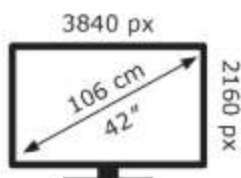

LG Electronics

OLED42C64LA

**52** kWh/1000h

ABCDEF**G**  
**HDR**  
**95** kWh/1000h

2019/2013

LG Electronics

OLED42C64LA

**52** kWh/1000h