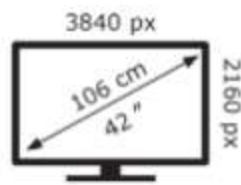

52 kWh/1000h

ABCDEF**G**
HDR
95 kWh/1000h